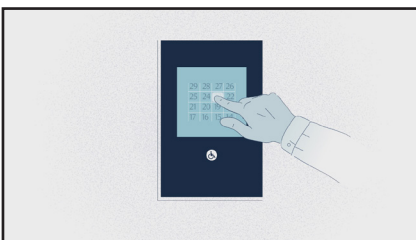

Toronto Dominion Centre Destination Dispatch External

TORONTO
DOMINION
CENTRE

A **CP** PROPERTY

Our elevator dispatch system combines security with convenience and comfort,

and it's as simple as TAP, TOUCH And TRAVEL.

To begin, TAP your pass card at the bottom of the kiosk only if you are visiting after hours or travelling to a secure floor.

TOUCH your destination floor on the screen and the system will assign your elevator.

Then, TRAVEL to the elevator that will get you where you're going as swiftly as possible.

Remember: Every individual will need to tap their passcard and touch their destination floor to keep each floor safe and secure,