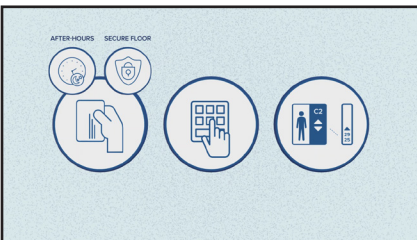

To begin, TAP your pass card at the bottom of the kiosk only if you are visiting after hours or travelling to a secure floor.

TOUCH your destination floor on the screen and the system will assign your elevator.

Then, TRAVEL to the elevator that will get you where you're going as swiftly as possible.

Remember: Every individual will need to tap their passcard and touch their destination floor to keep each floor safe and secure,

Toronto Dominion Centre Destination Dispatch External

TORONTO
DOMINION
CENTRE

A **CP** PROPERTY

and to prevent overcrowding.

It's simple:
TAP your pass card after hours or for a secure floor
TOUCH your destination floor
Then TRAVEL to your elevator