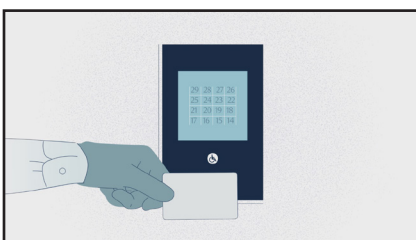

Remember: Every individual will need to tap their passcard and touch their destination floor to keep each floor safe and secure,